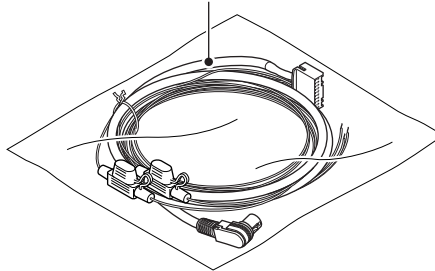

**KNA-G520** (Destination: Europe)

Main Unit is not repaired.  
(Not supplied)

DC cord assy  
(E30-6618-08):KNA-G510  
(E30-6619-08):KNA-G520

GPS antenna assy  
(W02-5209-08)

Magic tape assy  
(W01-1677-08)

- Instruction manual  
(B64-3463-08):KNA-G510  
(B64-3464-08):KNA-G520

TMC RDS Receiver

**GTM10** (Destination: North America/Europe)

Main Unit is not repaired.  
(Not supplied)

Connecting cord assy(USB)  
(E30-6621-08)

Connecting cord assy(ANT)  
(E30-6620-08)

- Instruction manual  
(B64-3465-08)

XM Receiver

**GXM30** (Destination: North America)

Main Unit is not repaired.  
(Not supplied)

Connecting cord assy(USB)  
(E30-6621-08)