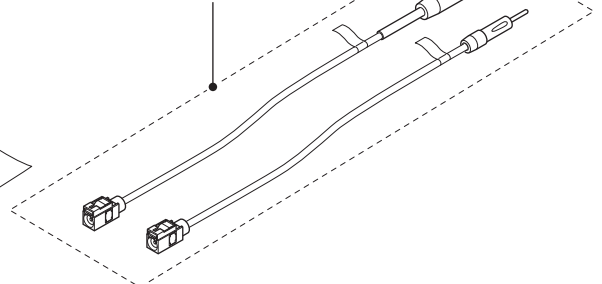

- Instruction manual  
(B64-3463-08):KNA-G510  
(B64-3464-08):KNA-G520

TMC RDS Receiver

**GTM10** (Destination: North America/Europe)

Main Unit is not repaired.  
(Not supplied)

Connecting cord assy(USB)  
(E30-6621-08)

Connecting cord assy(ANT)  
(E30-6620-08)

- Instruction manual  
(B64-3465-08)

XM Receiver

**GXM30** (Destination: North America)

Main Unit is not repaired.  
(Not supplied)

Connecting cord assy(USB)  
(E30-6621-08)