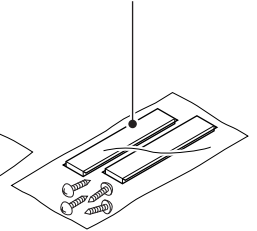

**KNA-G520** (Destination: Europe)

Main Unit is not repaired.  
(Not supplied)

DC cord assy  
(E30-6618-08):KNA-G510  
(E30-6619-08):KNA-G520

GPS antenna assy  
(W02-5209-08)

Magic tape assy  
(W01-1677-08)

- Instruction manual  
(B64-3463-08):KNA-G510  
(B64-3464-08):KNA-G520

TMC RDS Receiver

**GTM10** (Destination: North America/Europe)

Main Unit is not repaired.  
(Not supplied)

Connecting cord assy(USB)  
(E30-6621-08)

Connecting cord assy(ANT)  
(E30-6620-08)

- Instruction manual  
(B64-3465-08)

XM Receiver

**GXM30** (Destination: North America)

Main Unit is not repaired.  
(Not supplied)

Connecting cord assy(USB)  
(E30-6621-08)