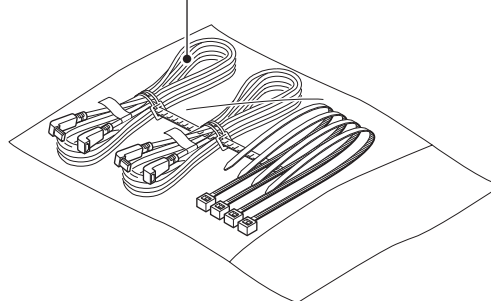

- Instruction manual  
(B64-3463-08):KNA-G510  
(B64-3464-08):KNA-G520

TMC RDS Receiver

**GTM10** (Destination: North America/Europe)

Main Unit is not repaired.  
(Not supplied)

Connecting cord assy(USB)  
(E30-6621-08)

Connecting cord assy(ANT)  
(E30-6620-08)

- Instruction manual  
(B64-3465-08)

XM Receiver

**GXM30** (Destination: North America)

Main Unit is not repaired.  
(Not supplied)

Connecting cord assy(USB)  
(E30-6621-08)

Plate assy  
(W01-1678-08)

- Subscription sheet  
(B59-1857-08)