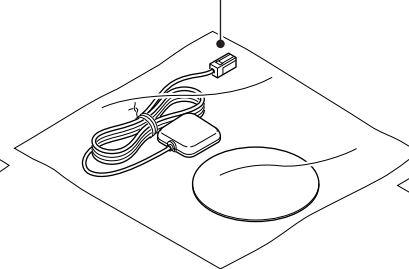

**KNA-G520** (Destination: Europe)

Main Unit is not repaired.  
(Not supplied)

DC cord assy  
(E30-6618-08):KNA-G510  
(E30-6619-08):KNA-G520

GPS antenna assy  
(W02-5209-08)

Magic tape assy  
(W01-1677-08)

- Instruction manual  
(B64-3463-08):KNA-G510  
(B64-3464-08):KNA-G520

TMC RDS Receiver

**GTM10** (Destination: North America/Europe)

Main Unit is not repaired.  
(Not supplied)

Connecting cord assy(USB)  
(E30-6621-08)

Connecting cord assy(ANT)  
(E30-6620-08)

- Instruction manual  
(B64-3465-08)

XM Receiver

**GXM30** (Destination: North America)

Main Unit is not repaired.  
(Not supplied)

Connecting cord assy(USB)  
(E30-6621-08)