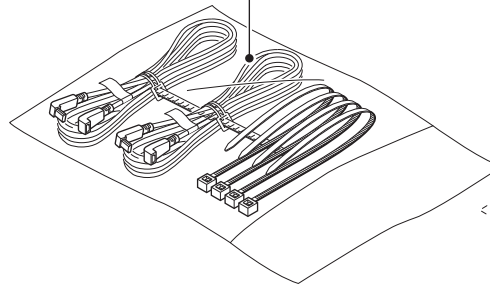

**KNA-G520** (Destination: Europe)

Main Unit is not repaired.  
(Not supplied)

DC cord assy  
(E30-6618-08):KNA-G510  
(E30-6619-08):KNA-G520

GPS antenna assy  
(W02-5209-08)

Magic tape assy  
(W01-1677-08)

- Instruction manual  
(B64-3463-08):KNA-G510  
(B64-3464-08):KNA-G520

TMC RDS Receiver

**GTM10** (Destination: North America/Europe)

Main Unit is not repaired.  
(Not supplied)

Connecting cord assy(USB)  
(E30-6621-08)

Connecting cord assy(ANT)  
(E30-6620-08)

- Instruction manual  
(B64-3465-08)

XM Receiver

**GXM30** (Destination: North America)

Main Unit is not repaired.  
(Not supplied)

Connecting cord assy(USB)  
(E30-6621-08)

Plate assy  
(W01-1678-08)

- Subscription sheet  
(B59-1857-08)